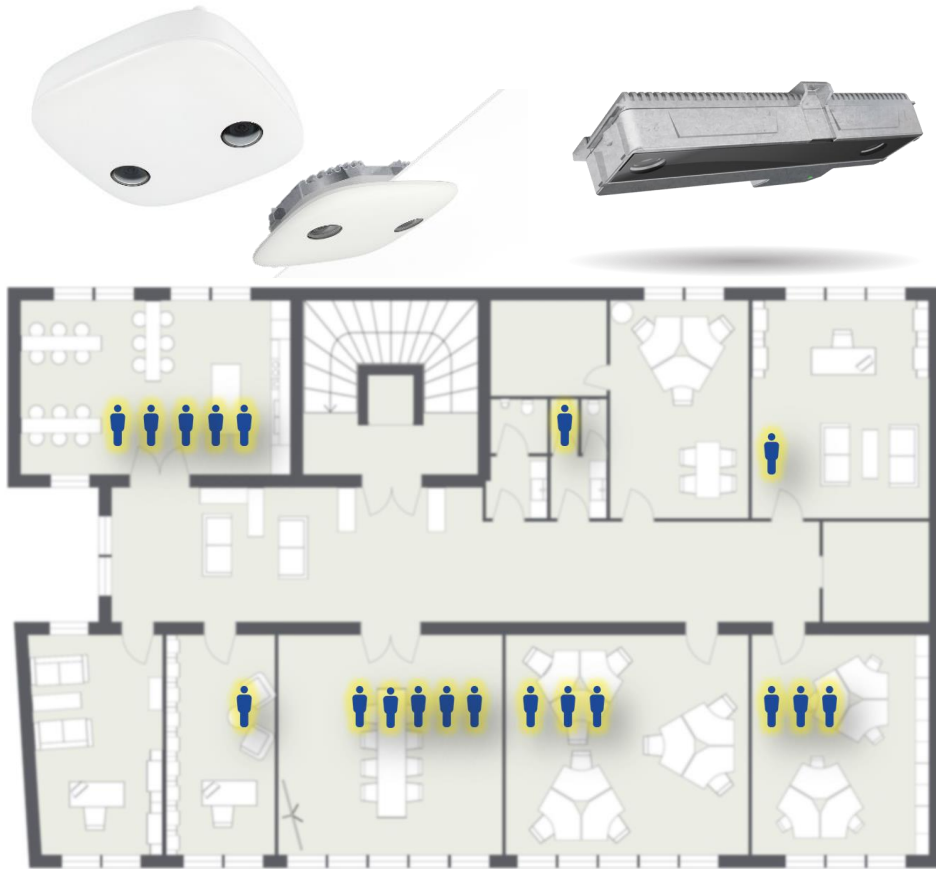

# AerCount

High performance, accurate people counter

# AerCount

## High performance, accurate people counter

- **AerCount** system provides number of people entered and exited from any location at any time through its easy to use Restful API.
- **AerCount** system logs the traffic data into your database.
- **AerCount** system streams each camera as a standard video stream, usable by NVRs.
- **AerCount** sensors are easy to install, designed for indoor and outdoor use.
- **AerCount** sensors constantly detect, count, classify (adult, children, shopping trolleys, prams) and track individuals.
- **AerCount** sensors can handle multiple independent counting lines and directions.

## High performance, accurate people counter

	Indoor	Outdoor
<b>Operating voltage</b>	PoE 36 to 56 V DC	PoE 36 to 56 V DC
<b>Power consumption</b>	8 W	8 W
<b>Operating temperature</b>	0°C to 55°C	-25°C to 85°C
<b>Weather resistance</b>	IP30	IP40
<b>Installation height</b>	2m to 3.5m	3m to 6m
<b>Monitored area</b>	Up to 4m x 5m	Up to 8m x 8m
<b>Dimensions</b>	160mm x 160mm x 42mm	237mm x 99mm x 37mm
<b>Weight</b>	400g	600g
<b>Housing</b>	Aluminum & Plastic	Aluminum
<b>Required lighting</b>	3 Lux	3 Lux
<b>Mounting</b>	Bolt on or in-ceiling	Bolt on
<b>Integration</b>	Restful API	Restful API